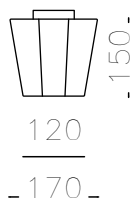

OCELLIO

Diffusore in seta pounge plissetata larga, fasciata a mano
Struttura in metallo

Diffuser in pongè pleated silky large, bandages by hand
Metal structure

* Solo per lampade a sospensione ed a parete
only suspension and wall lamp

02517

Lampadine _ bulbs
1xE14max25W

02525

Lampadine _ bulbs
1xE27max40W

02535

Lampadine _ bulbs
1xE27max60W

02550** 400x500

Lampadine _ bulbs
2xE14max25W

02560** 500x600

Lampadine _ bulbs
3xE14max25W

**standard con fondo in pmma

02570** 600x700

Lampadine _ bulbs
3xE14max25W

colore _ color

02

Grigio alluminio
Aluminium grey

04

Cromo Lucido
Chrome

05

Nichel spazzolato
Brushed nickel

06

Oro lucido
Glossy Gold

11

Seta avorio
Ivory silk

12

Seta testa di moro
Dark brown silk