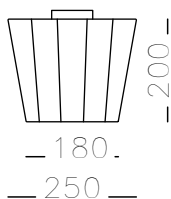

02525

Lampadine _ bulbs
1xE27max40W