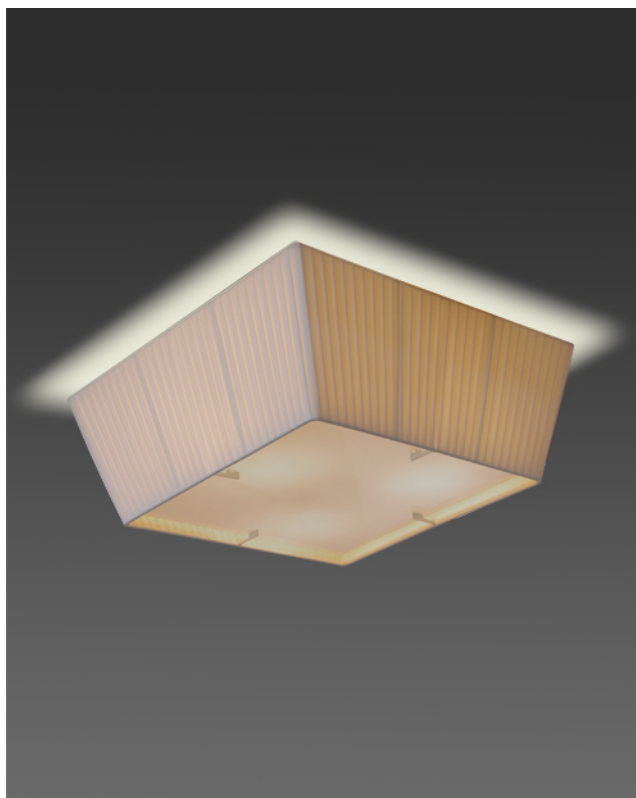

# OCELLIO

Diffusore in seta pounge plissetata larga, fasciata a mano  
Struttura in metallo

*Diffuser in pongè pleated silky large, bandages by hand*  
*Metal structure*

\* Solo per lampade a sospensione ed a parete  
*only suspension and wall lamp*

**02517**

Lampadine \_ bulbs  
1xE14max25W

**02525**

Lampadine \_ bulbs  
1xE27max40W

**02535**

Lampadine \_ bulbs  
1xE27max60W

**02550\*\*** 400x500

Lampadine \_ bulbs  
2xE14max25W

**02560\*\*** 500x600

Lampadine \_ bulbs  
3xE14max25W

\*\*standard con fondo in pmma

**02570\*\*** 600x700

Lampadine \_ bulbs  
3xE14max25W

colore \_ color

02

Grigio alluminio  
Aluminium grey