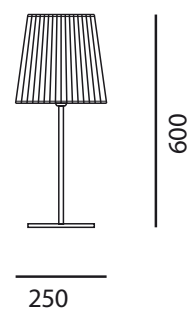

OCELLIO

Diffusore in seta pongè plissetata larga, fasciata a mano
Struttura in metallo

Diffuser in pongè pleated silky large, bandages by hand
Metal structure

* Solo per lampade a sospensione ed a parete
only suspension and wall lamp

02200

lampadine _ *bulbs*
1x E14 max 25W

02210

lampadine _ *bulbs*
1x E27 max 60W

02

Grigio alluminio
Aluminium grey

04

Cromo lucido
Chrome