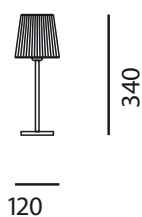

OCELLIO

Diffusore in seta pongè plissetata larga, fasciata a mano
Struttura in metallo

Diffuser in pongè pleated silky large, bandages by hand
Metal structure

* Solo per lampade a sospensione ed a parete
only suspension and wall lamp

02200

lampadine _ *bulbs*
1x E14 max 25W

02210

lampadine _ *bulbs*
1x E27 max 60W

02

Grigio alluminio
Aluminium grey

04

Cromo lucido
Chrome