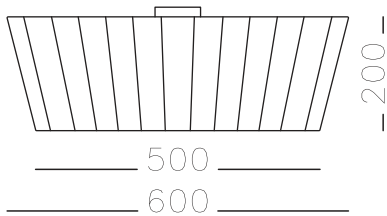

## ROUND

Diffusore in seta pounge plissetata larga, fasciata a mano  
Struttura in metallo

*Diffuser in pongè pleated silky large, bandages by hand  
Metal structure*

**IP20**   

**03517**

Lampadine \_ *bulbs*  
1xmax 28W alo/halo E14

**03525**

Lampadine \_ *bulbs*  
1xmax 42W alo/halo E27

**03535**

Lampadine \_ *bulbs*  
1xmax 52W alo/halo E27

**03550\*\*** 400x500

Lampadine \_ *bulbs*  
2xmax 52W alo/halo E27

**03560\*\*** 500x600

Lampadine \_ *bulbs*  
3xmax 52W alo/halo E27