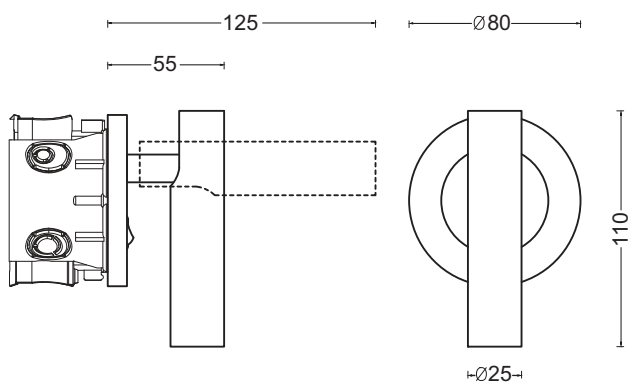

## ROLLER

Applique orientabile semincasso  
base tonda con interruttore.

Semi - recessed adjustable wall lamp  
round base with switch.

15110

Lampadine\_ bulbs  
led 1.2W 2700 K 120lm **IP20**   

## ROLLER

Applique orientabile base tonda con interruttore.

Adjustable wall lamp round base with switch.

15115

Lampadine\_ bulbs  
led 1.2W 2700 K 120lm **IP20**   