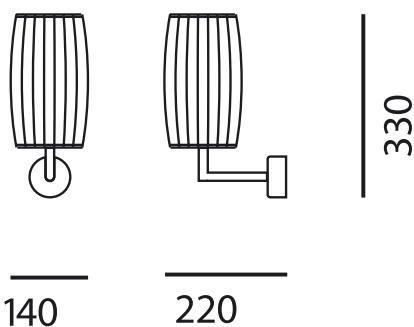

MONTECRISTO

Diffusore in seta pounge arricciata, foderato bianco
Struttura in metallo nichel spazzolato

Diffuser in pongè curl silky, white lined
Structure in metal nikel brushed

04100

lampadine _ bulbs

1xmax 42W alo/halo E14