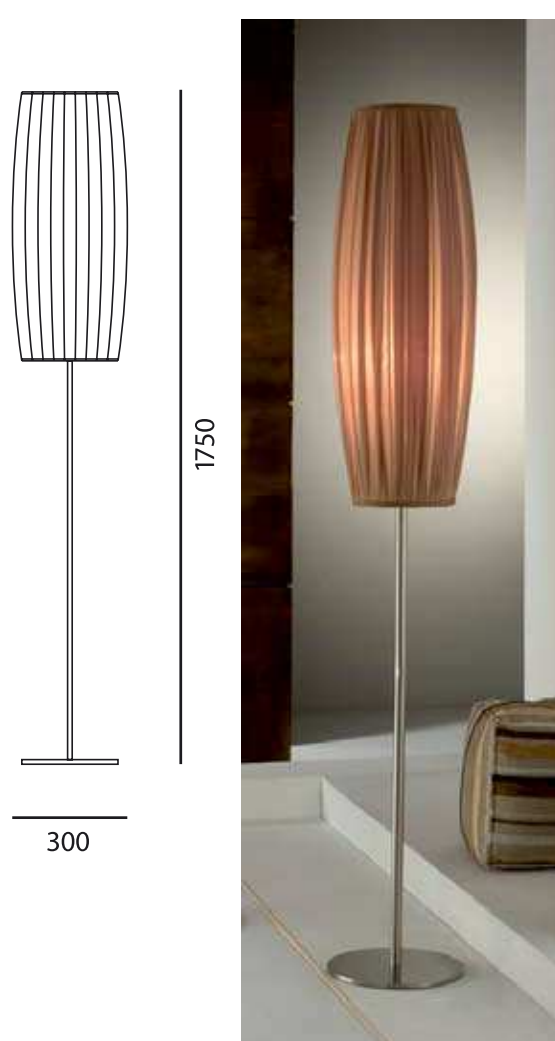

MONTECRISTO

Diffusore in seta pounge arricciata, foderato bianco
Struttura in metallo nichel spazzolato

Diffuser in pongè curl silky, white lined
Structure in metal nikel brushed

04300

lampadine _ *bulbs*
1xmax 100W alo/halo E27

04310

lampadine _ *bulbs*
1xmax 120W alo/halo E27

05

Nichel spazzolato
Brushed nickel

13

Seta beige
Beige silk

14

Seta nocciola
Hazel brown silk

15

Seta marrone
Brown silk

16

Seta rosso mattone
Brick red silk

colore _ *color*