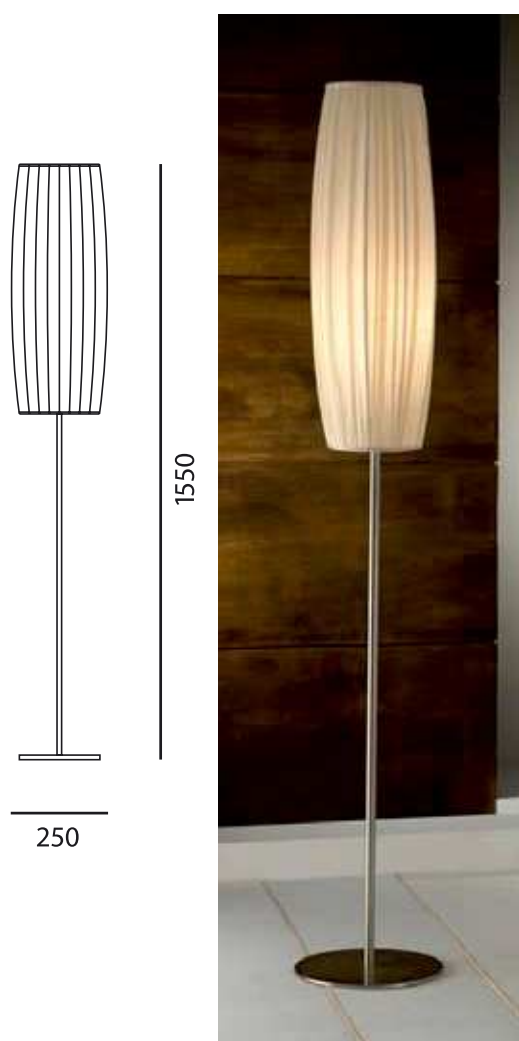

MONTECRISTO

Diffusore in seta pounge arricciata, foderato bianco
Struttura in metallo nichel spazzolato

Diffuser in pongè curl silky, white lined
Structure in metal nikel brushed

04300

lampadine _ *bulbs*
1xmax 100W alo/halo E27

04310

lampadine _ *bulbs*
1xmax 120W alo/halo E27

05

Nichel spazzolato
Brushed nickel

13

Seta beige
Beige silk

14

Seta nocciola
Hazel brown silk

15

Seta marrone
Brown silk

16

Seta rosso mattone
Brick red silk

colore _ *color*